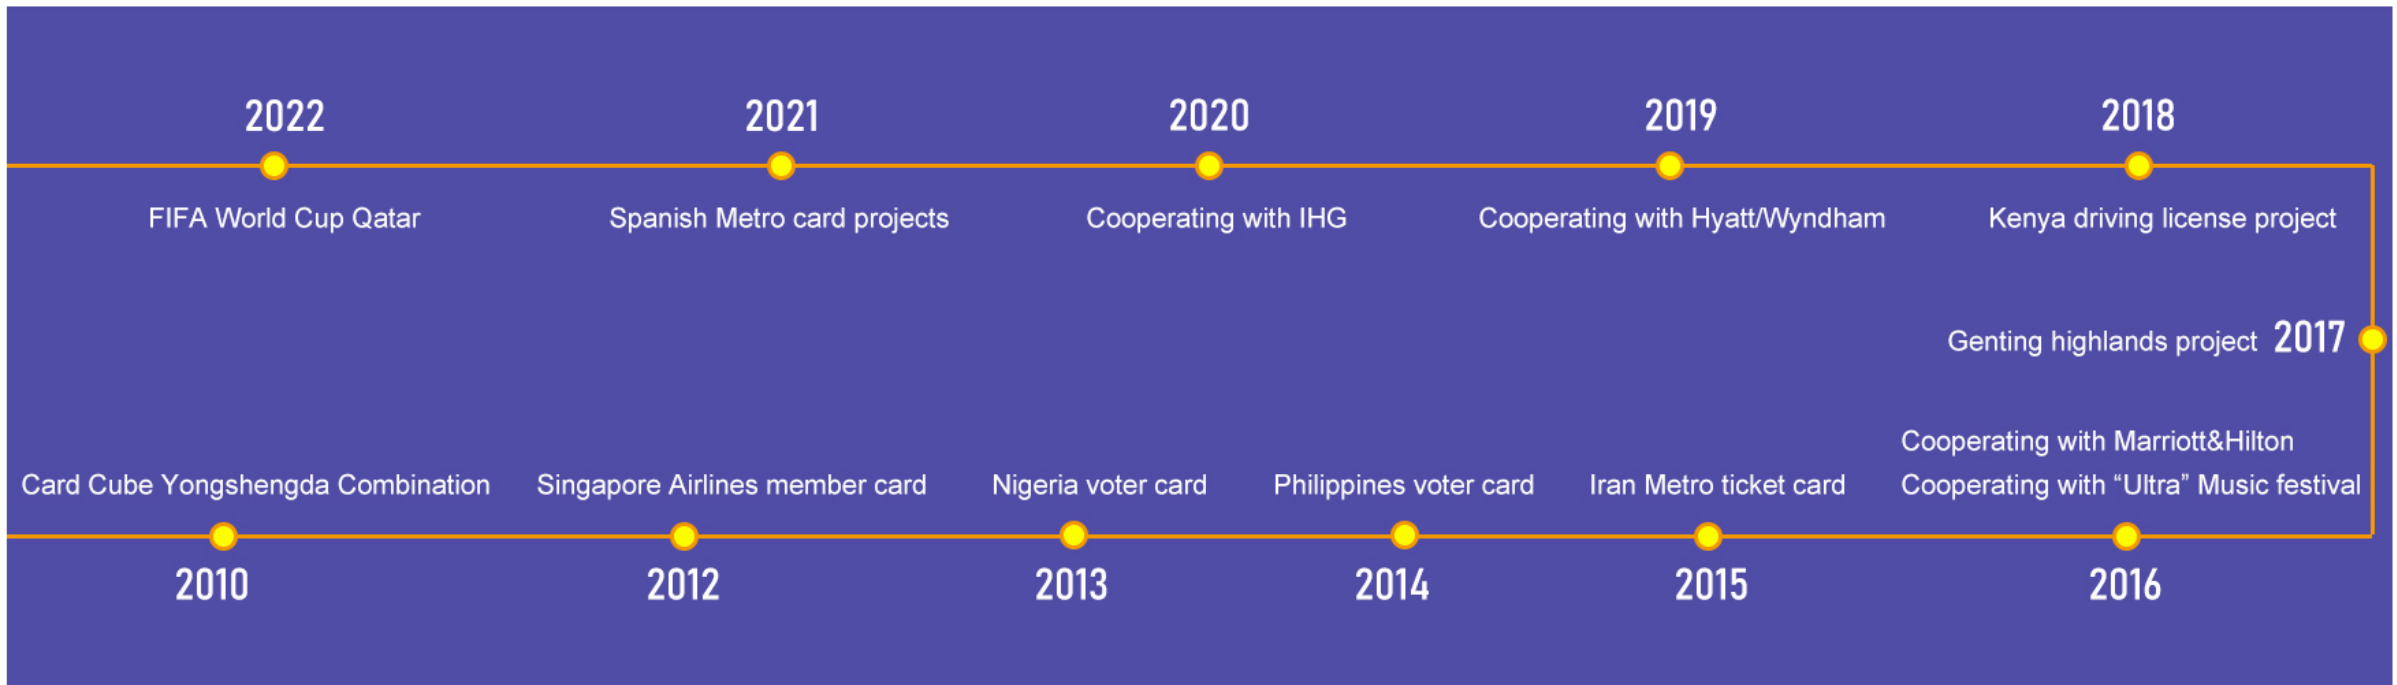

Company Profile

Production Machines

- 31 - Chip bonding machines
- 3 - Heidelberger printing machines
- 11 - Special craft machines
- 5 - Data encryption machines
- 8 - Vulcanizing machines
- 22 - Customized product mold making machines

Product Monthly Output

1. 18 millions smart cards
   - 1.5 million wristbands
   - 8 millions keyfobs
   - 2 millions other customized tags and inlay.
2. Production time need only 7-10 days, 1-2 days for stock products

Partners&Projects